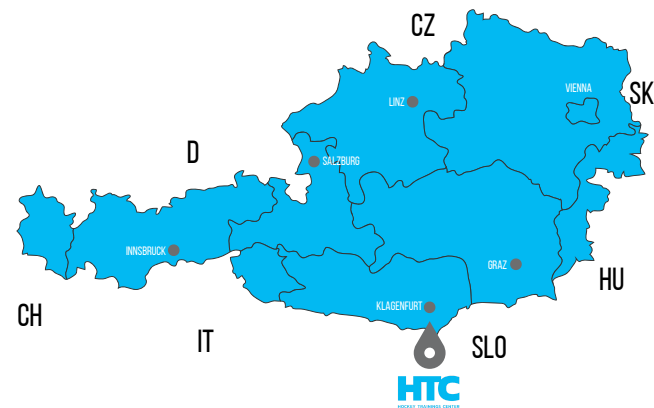

HTC EISSPORT GMBH

KEEP IN TOUCH WITH US

PAVEL MACHAČKA
MANAGER